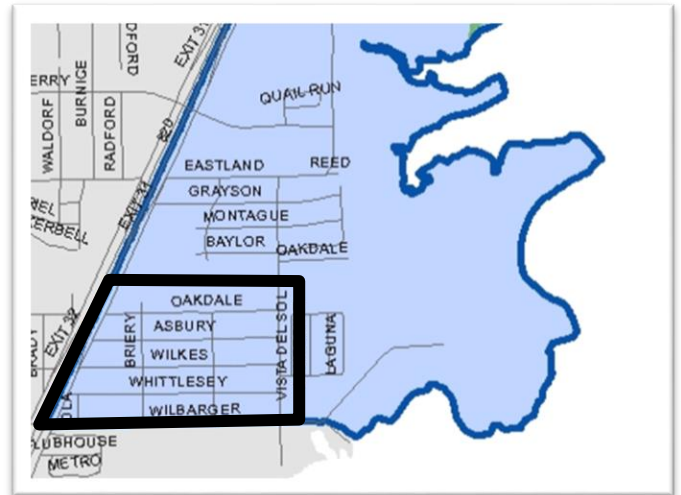

Trinity Habitat has partnered with the following communities and will only be working in the following areas:

The **Hillside Morningside** Neighborhood is located on the south side of Fort Worth.

From I-35N exit Allen, head east and turn left onto New York Ave.

Boundaries: Northern - Oleander
 Southern - Allen
 Eastern - The Park
 Western – Evans

SOUTH 76104

The **Carver Heights East** Neighborhood is located on the east side of Fort Worth.

From I-820 exit Martin/Wilbarger, go east and turn right onto Wilkes Drive

Boundaries: Northern - Asbury
 Southern - Wilbarger
 Eastern – S. Cravens
 Western – I-820

EAST 76119

The **Como** Neighborhood is located on the west side of Fort Worth.

From I-30 exit Horne Street, head south and turn right onto Fletcher Avenue.

Boundaries: Northern – Blackmore
 Southern - Vickery
 Eastern – Merrick/Neville
 Western – Horne

WEST 76107